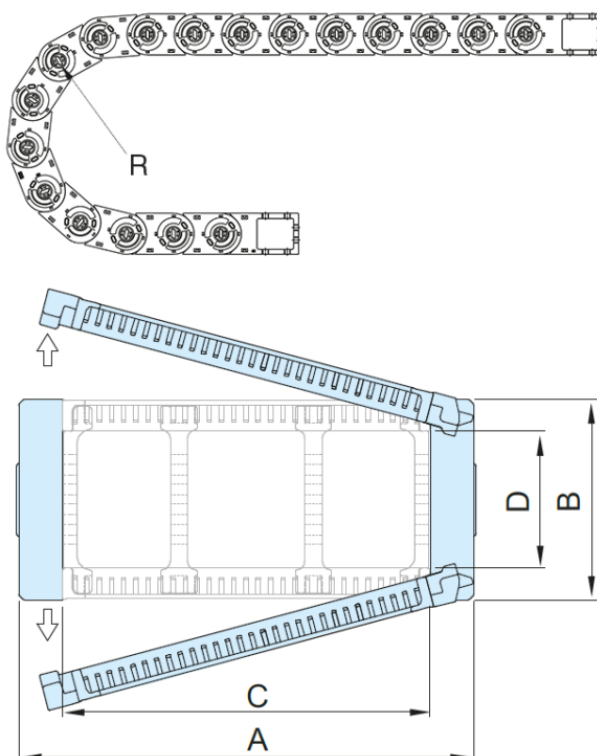

Article number: 18ST095N200R135

Description: ST Shift cable chain, ST095N.200 Radius 135 - Hoved nr. (1LK)  
Type ST 095N.200.R135

## Measures

A = 238

B = 82

C = 200

D = 56

I = 95

R = 135